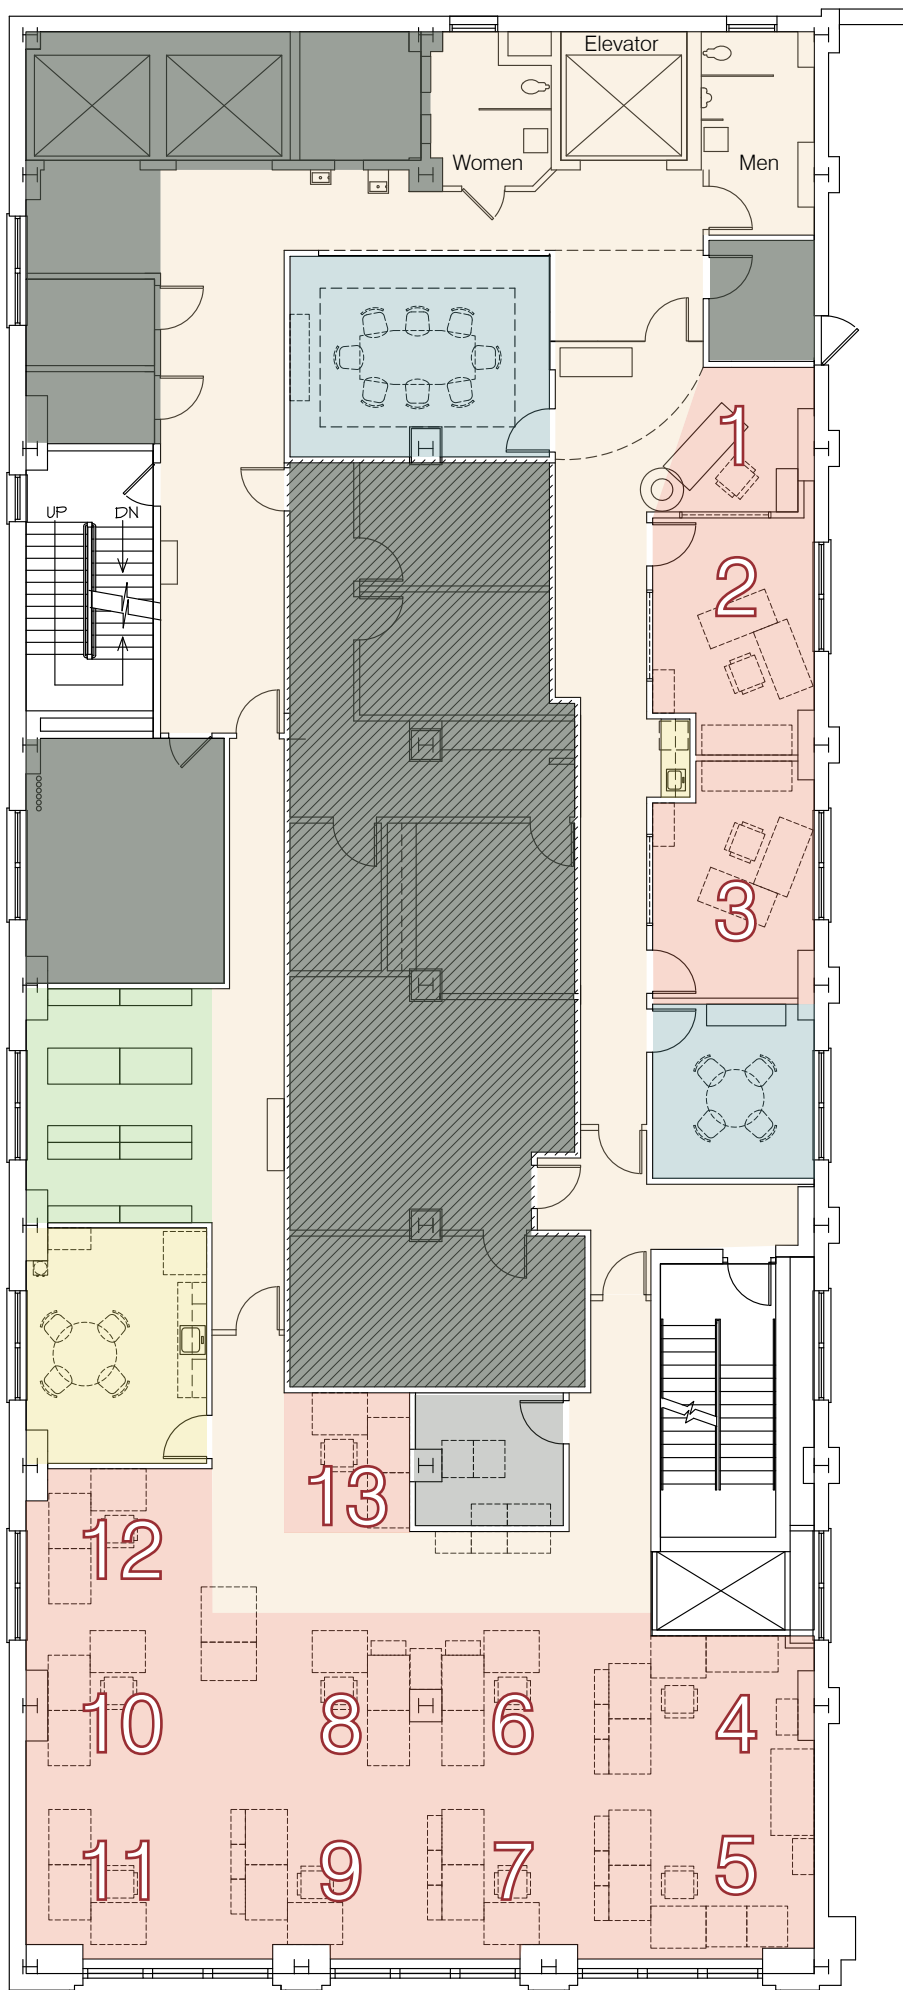

OFFICE FLOOR PLAN

3936 SF

- Production Office/studio
- Conference
- Material Library
- Lounge
- IT
- Circulation
- Building Not In Use

WILLOW OFFICE

Scranton PA